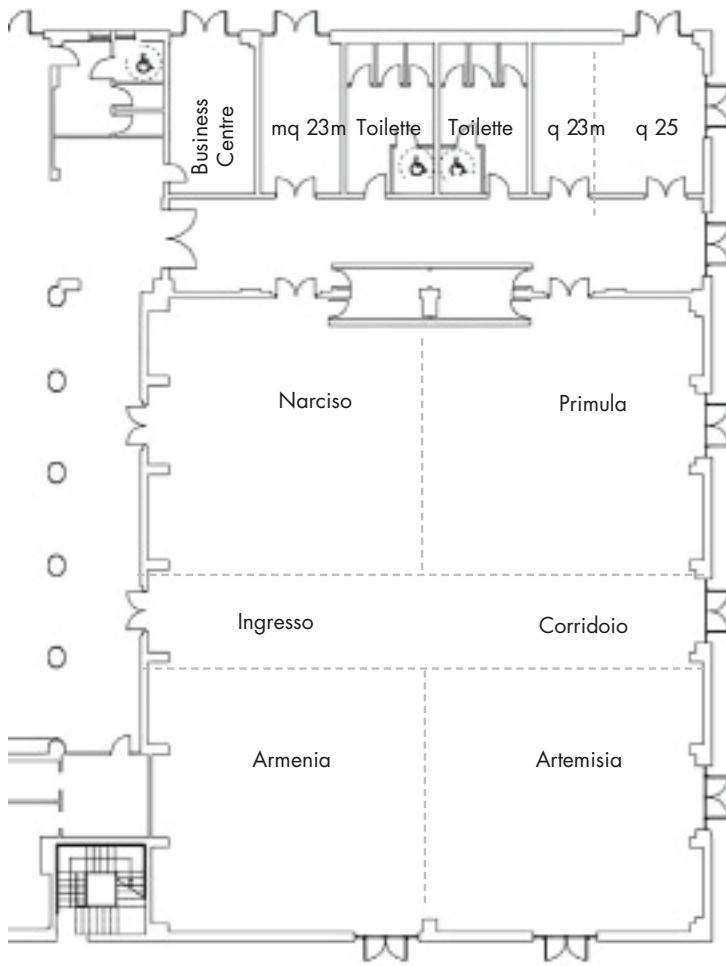

PIANO TERRA  
GROUND FLOOR

**Attrezzature standard gratuite:**  
Free standard meeting equipment:

- Lavagna a fogli mobili
- Flip Chart
- Schermo
- Screen
- Blocco note e penna
- Stationary
- Hospitality desk
- Hospitality desk