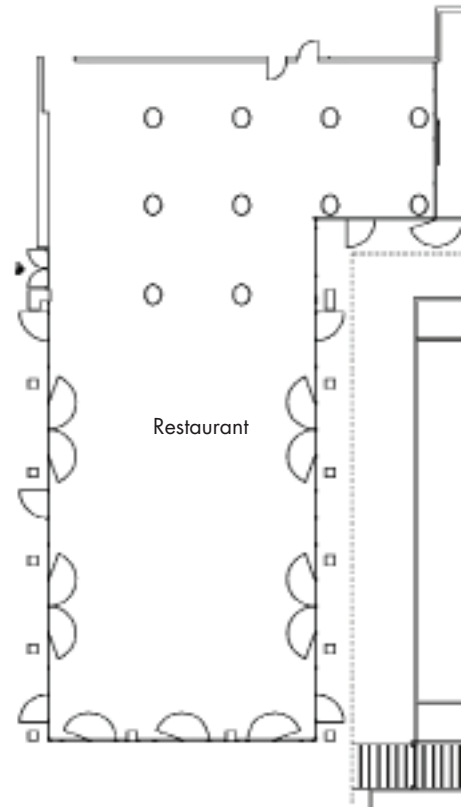

PIANO TERRA  
GROUND FLOOR

**Attrezzature standard gratuite:**  
Free standard meeting equipment:

- Lavagna a fogli mobili
- Flip Chart
- Schermo
- Screen
- Blocco note e penna
- Stationary
- Hospitality desk
- Hospitality desk